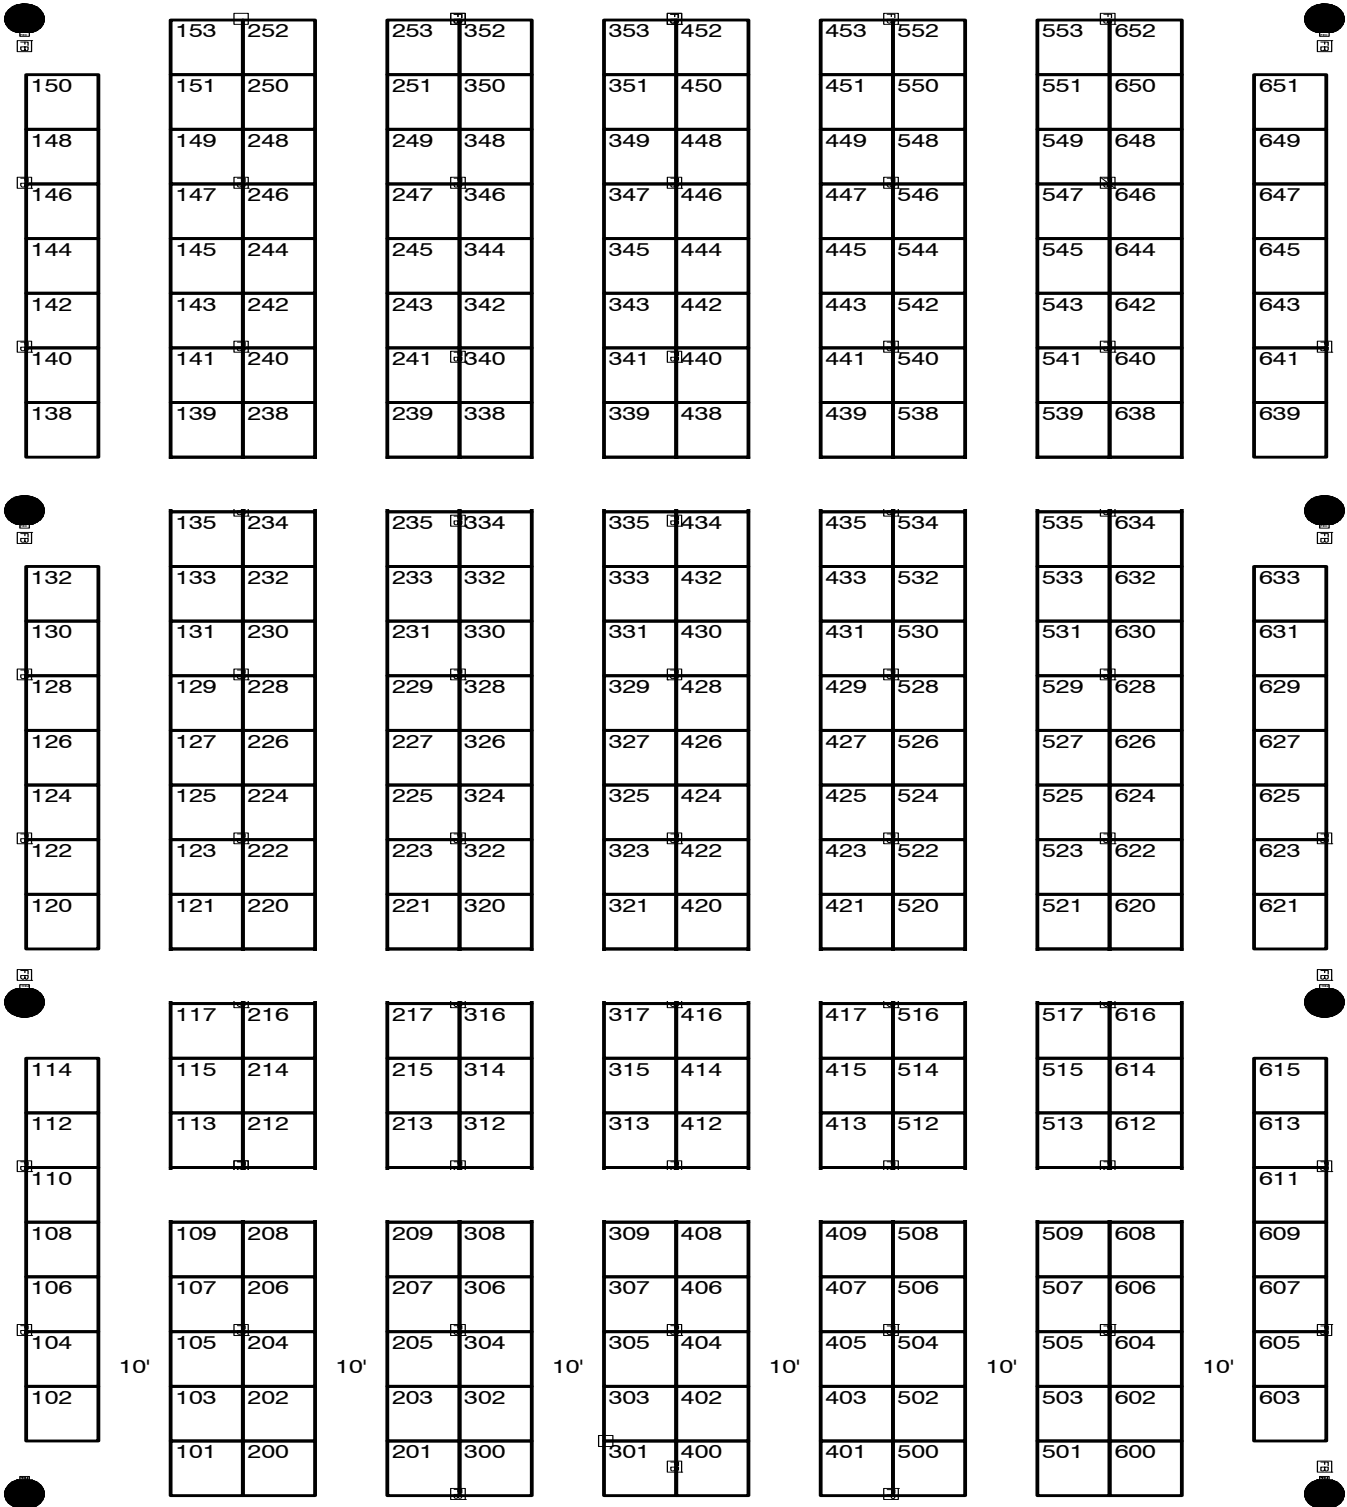

# Daytona Home Show Floor Plan

## Ocean Center

25'

10'

10'

10'

10'

10'

10'