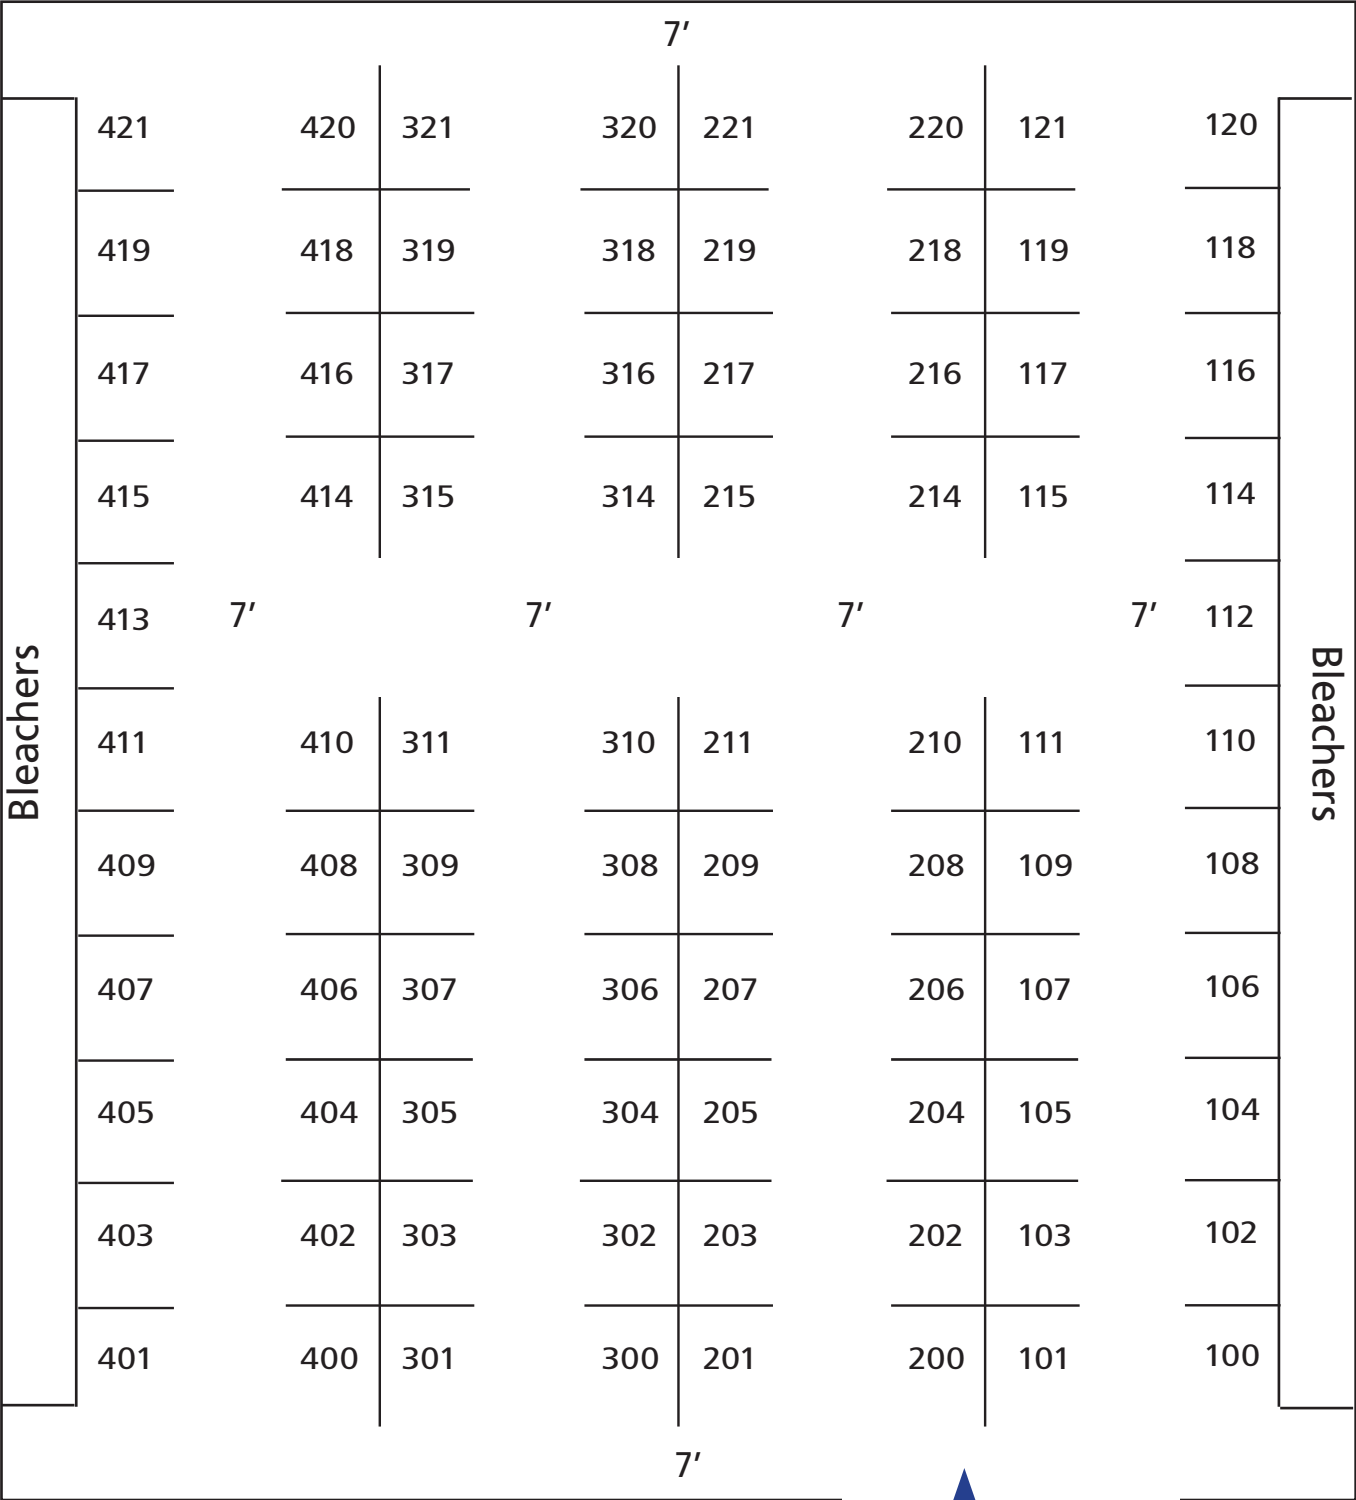

# Daytona Home Expo Floor Plan

## Mainland H.S. • January 2020

**ENTRANCE**